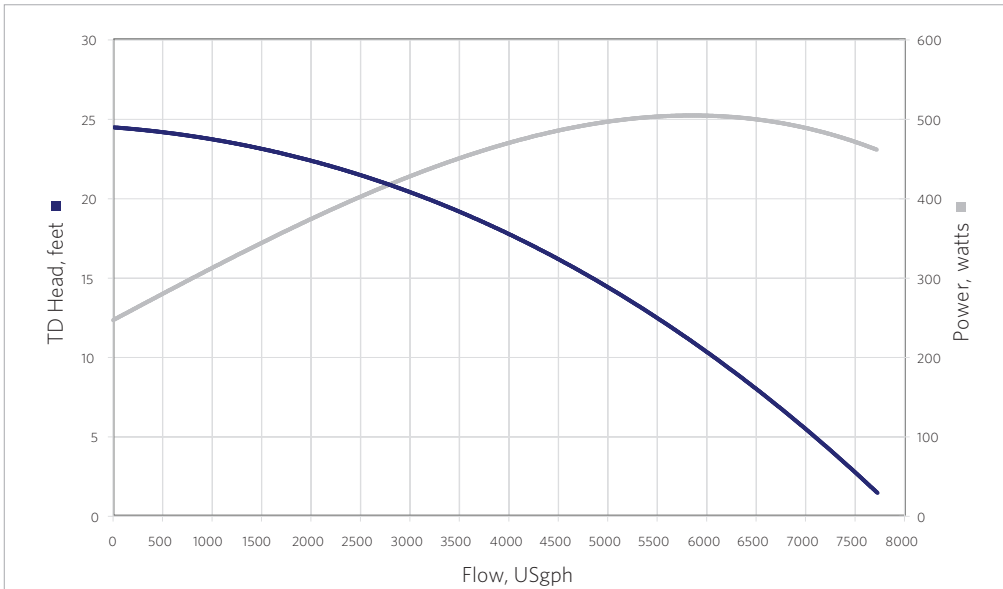

\*Dimensions and illustrations are approximate and for reference only

## Sequence® Primer Alpha Series - Model 7800PRM24

The Primer series integrates a basket-type pre-filter and self-priming capabilities into one efficient package for trouble-free operation. The integrated strainer basket on all primer units helps protect the internal rotating parts of the pump from damage due to external debris being pulled into the pump.

3 YEAR LIMITED WARRANTY

8 FOOT CORDSET

TEFC FANCOOLED MOTOR

Flow At Total Dynamic Head	4'	8'	12'	16'	20'
GPM	121	108	94	75	54
GPH	7260	6480	5640	4500	3240

MODEL	7800PRM24
INLET	2"
DISCHARGE	2"
MAX FLOW (gph)	7800
MAX HEAD (feet)	24'
MAX POWER (watts)	504
MAX CURRENT (amps)	5.02
@ (volts)	115
MOTOR HP	½, ⅓
MOTOR TYPE	56YZ
MOTOR ENCLOSURE	TEFC